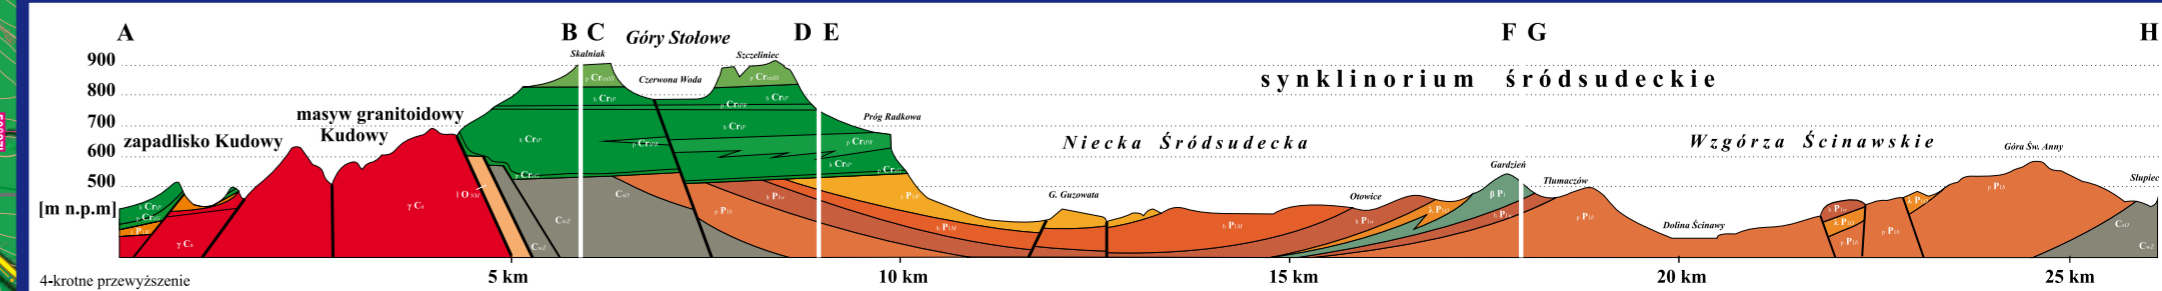

Legenda / Vysvětlivky

Legend table with columns for geological periods (e.g., turon/koniak, turon/turon, cenoman/cenoman) and their corresponding symbols and colors.

- List of symbols and their meanings for various features like granitic outcrops, national parks, roads, and water bodies.

- List of symbols and their meanings for geological features like faults, folds, and tectonic structures.

- List of symbols and their meanings for paleontological sites, museums, and other cultural or historical markers.

Mapa geoatrakcji Krainy Gór Stołowych i Broumovských Stěn skala 1:30 000

4-krovné průřezování 5 km 10 km 15 km 20 km 25 km